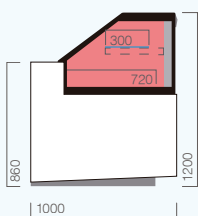

VDS AQV - VD
aquecida ventilada
heated ventilated
dim. 1250 | 1875