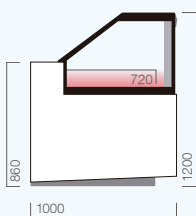

VDSTA - VD
tampo aquecido
hot plate
dim. 1250 | 1875